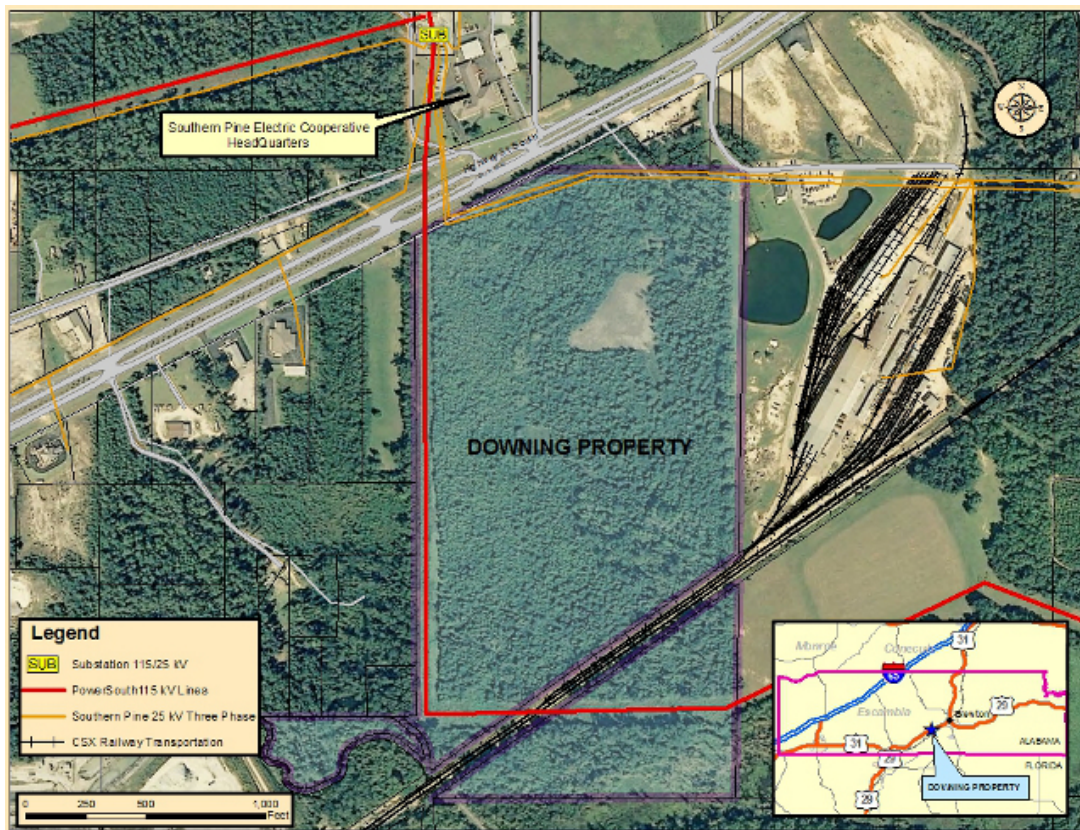

Site Profile

Alabama Site Selection Database

Downing Property

City: Brewton

County: Escambia

This information has been secured from sources we believe to be reliable; however, we make no representation or warranties, expressed or implied, as to the accuracy of the information.

Economic Development Partnership of Alabama
www.edpa.org