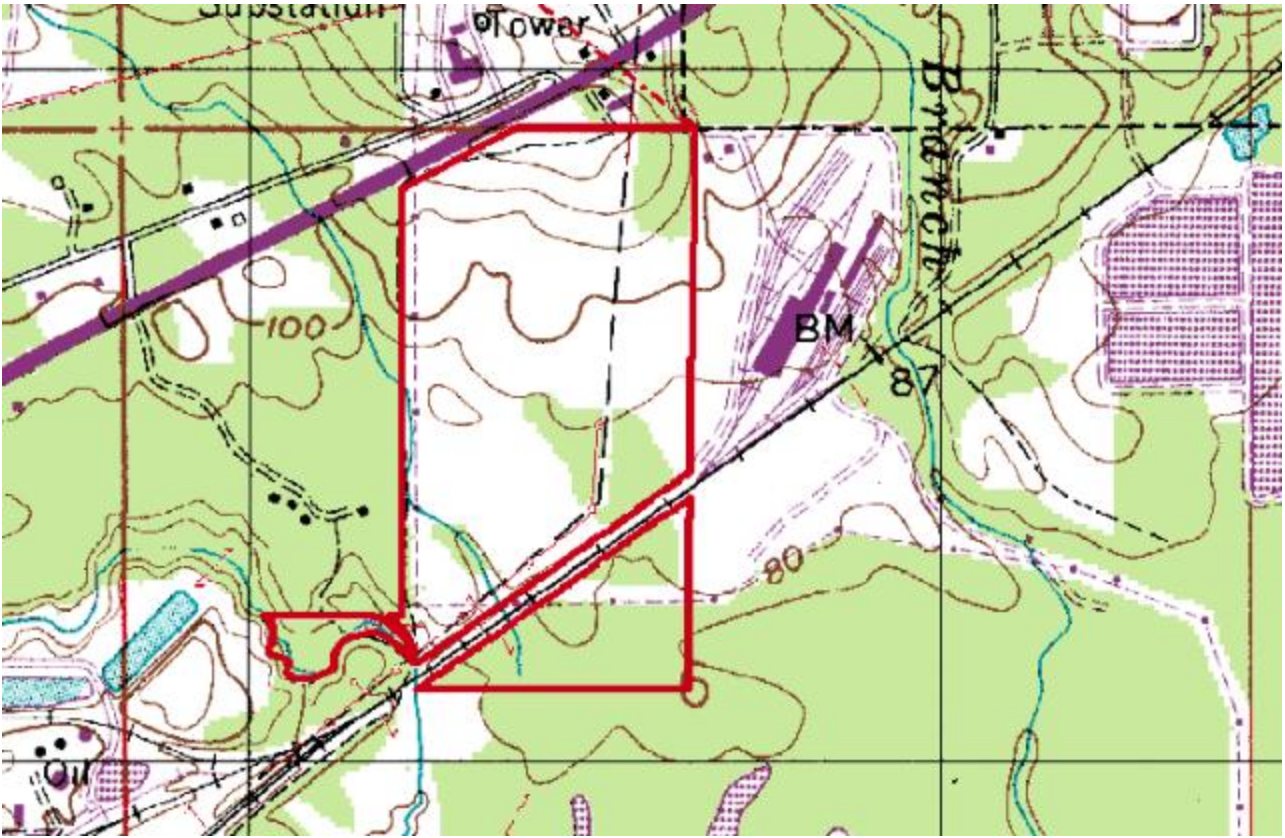

Site Profile

Alabama Site Selection Database

Downing Property

City: Brewton

County: Escambia

This information has been secured from sources we believe to be reliable; however, we make no representation or warranties, expressed or implied, as to the accuracy of the information.

Economic Development Partnership of Alabama
www.edpa.org