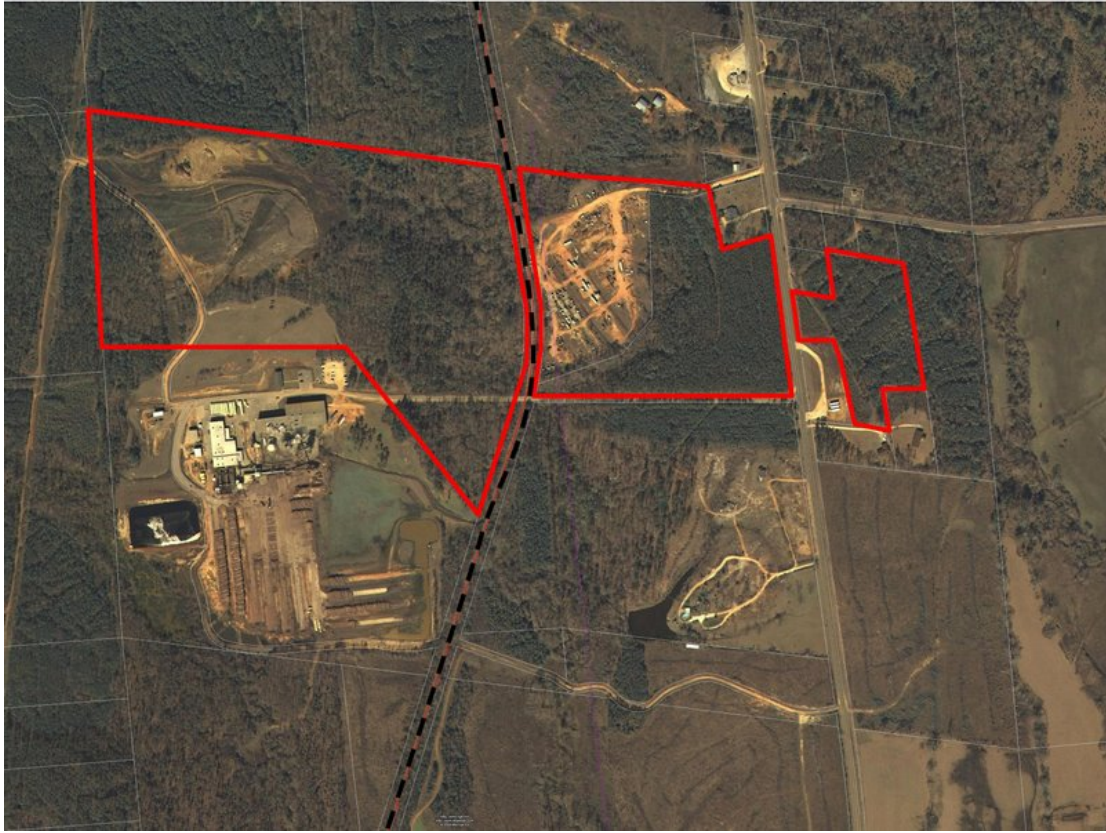

Site Profile

Alabama Site Selection Database

Beatrice Industrial Park

City: Beatrice

County: Monroe

This information has been secured from sources we believe to be reliable; however, we make no representation or warranties, expressed or implied, as to the accuracy of the information.

Economic Development Partnership of Alabama
www.edpa.org