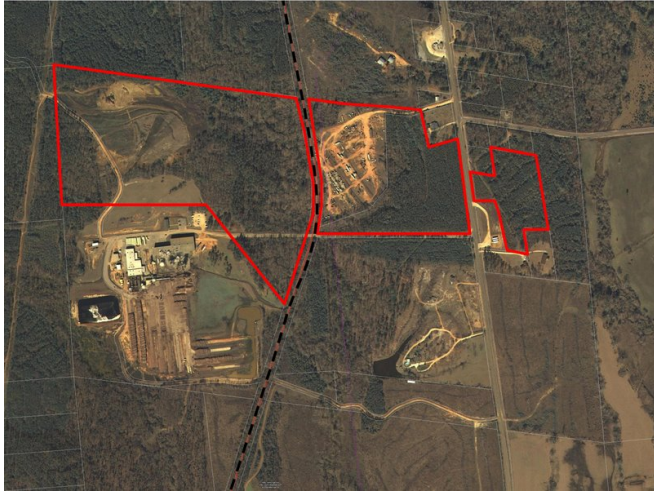

Site Profile

Alabama Site Selection Database

Beatrice Industrial Park

City: Beatrice County: Monroe

General Site Data	
Total Acres	73
Available Acres	73
Additional Available	Yes
Largest Tract	
Smallest Tract	
Protective Covenants	
Phase 1 Environmental	
Preliminary Geotechnical:	
Topography	
Preliminary Wetlands	
Assessment:	
Ecological Review:	
Cultural Resources Review:	
Zoning	Heavy Industrial
Previous Use	Commercial
Previous Use Description	Scotch Plywood / Beatrice Meat

Site Id: 4705	
Street Address	Highway 21 South
Nearest City	Beatrice
Within City Limits	No
Zip Code	
Latitude	31.7021
Longitude	-87.2157
Located in Industrial Park	Yes
Park Name	Beatrice Industrial Park
Within Enterprise Zone	No
Within Favored Geographic Area	Yes
Within Renewal Community	Yes