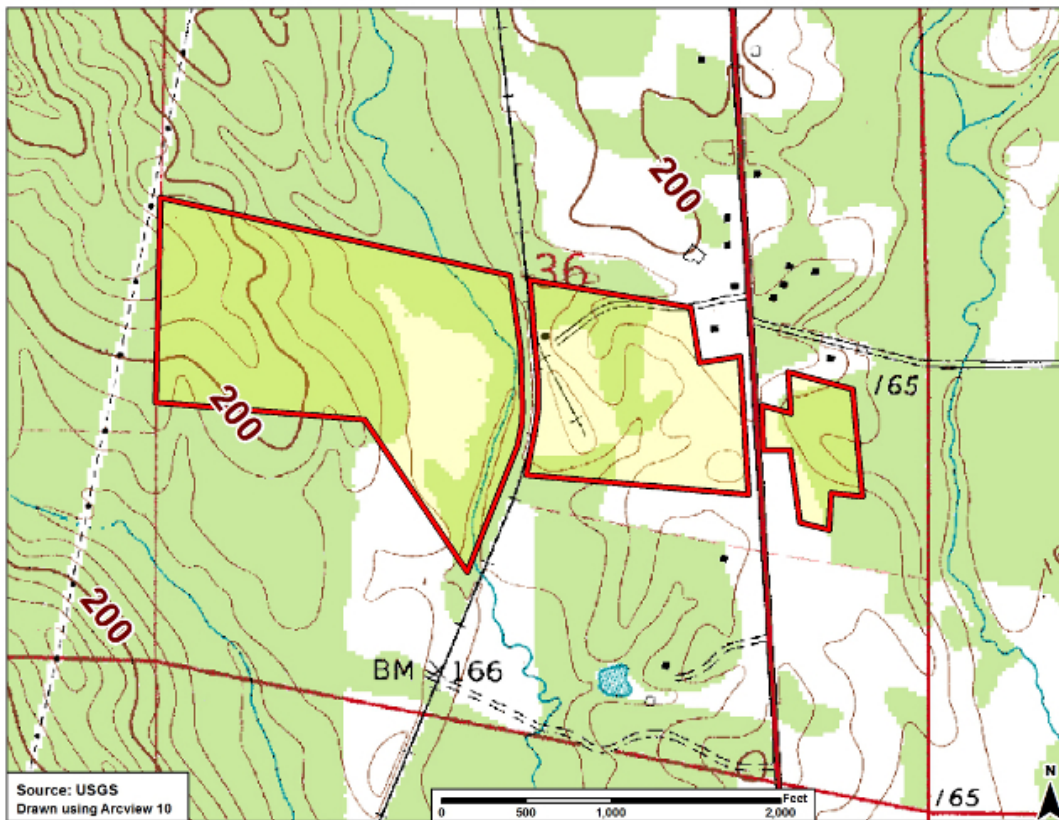

Site Profile

Alabama Site Selection Database

Beatrice Industrial Park

City: Beatrice County: Monroe

General Site Data	
Total Acres	73
Available Acres	73
Additional Available	Yes
Largest Tract	
Smallest Tract	
Protective Covenants	
Phase 1 Environmental	
Preliminary Geotechnical:	
Topography	
Preliminary Wetlands	
Assessment:	
Ecological Review:	
Cultural Resources Review:	
Zoning	Heavy Industrial
Previous Use	Commercial
Previous Use Description	Scotch Plywood / Beatrice Meat

County: Monroe

General Comments

Site information is current as of 1/12/12

Site Profile

Alabama Site Selection Database

Beatrice Industrial Park

City: Beatrice

County: Monroe