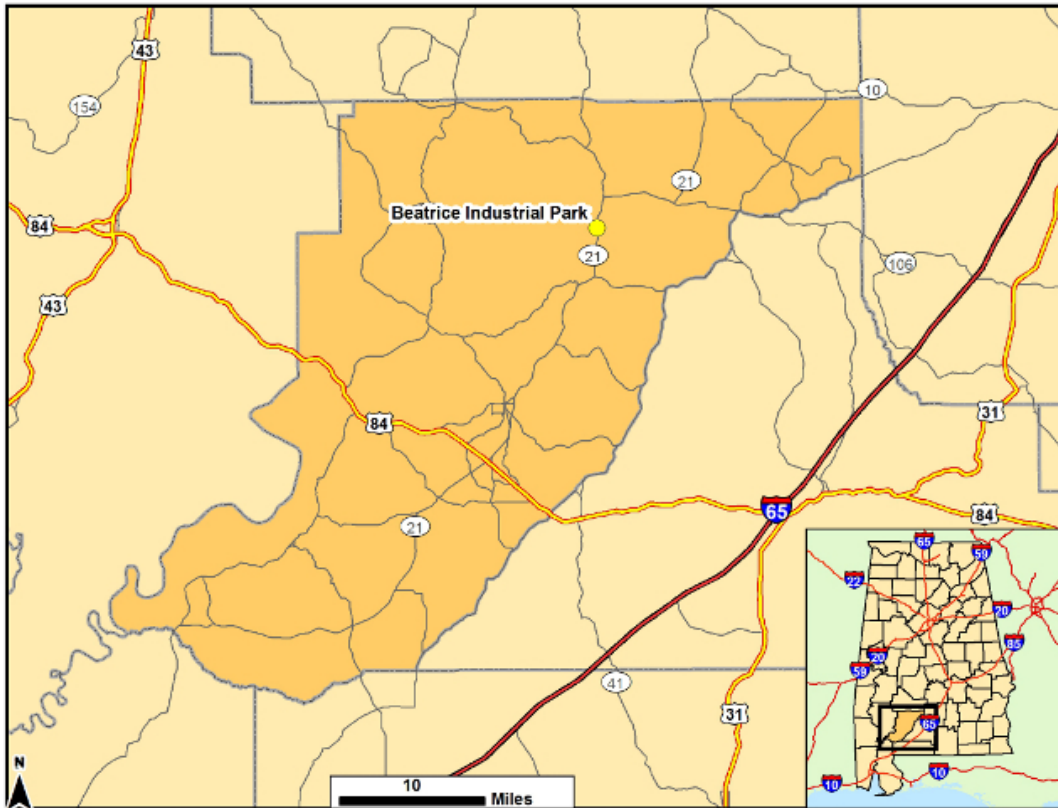

Site Profile

Alabama Site Selection Database

Beatrice Industrial Park

City: Beatrice

County: Monroe

This information has been secured from sources we believe to be reliable; however, we make no representation or warranties, expressed or implied, as to the accuracy of the information.

Economic Development Partnership of Alabama
www.edpa.org