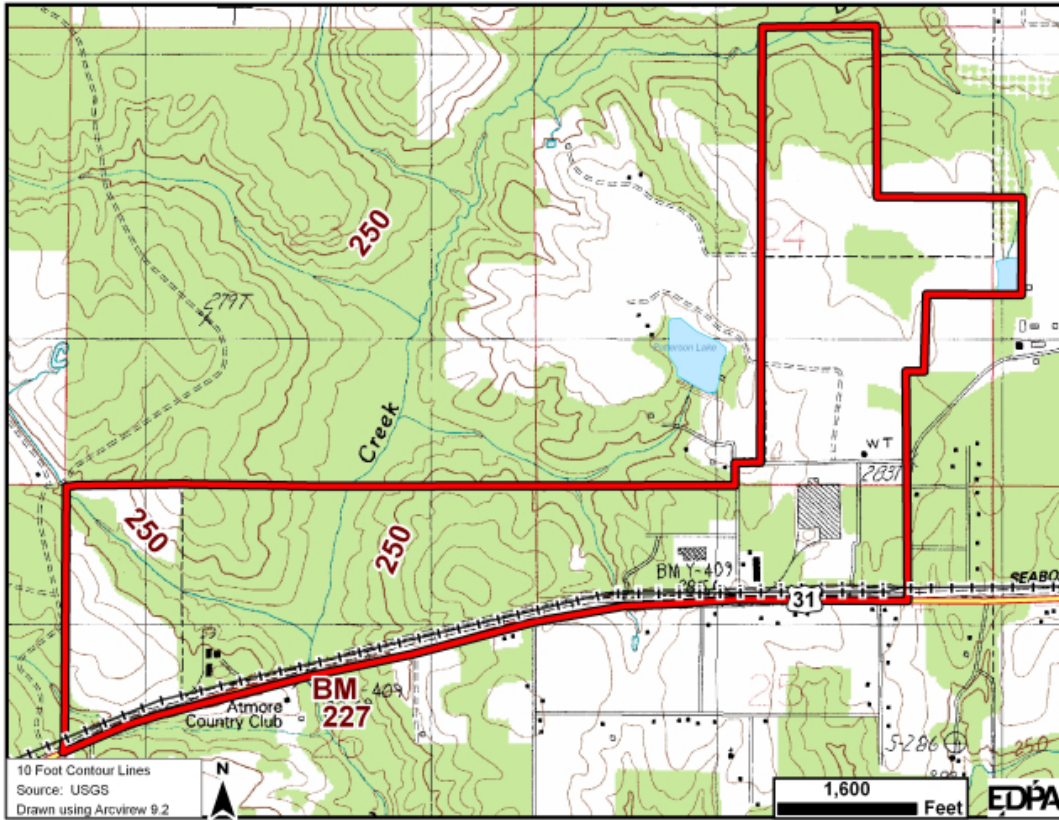

Site Profile

Alabama Site Selection Database

Atmore Industrial Park

City: Atmore

County: Escambia

This information has been secured from sources we believe to be reliable; however, we make no representation or warranties, expressed or implied, as to the accuracy of the information.

Economic Development Partnership of Alabama
www.edpa.org