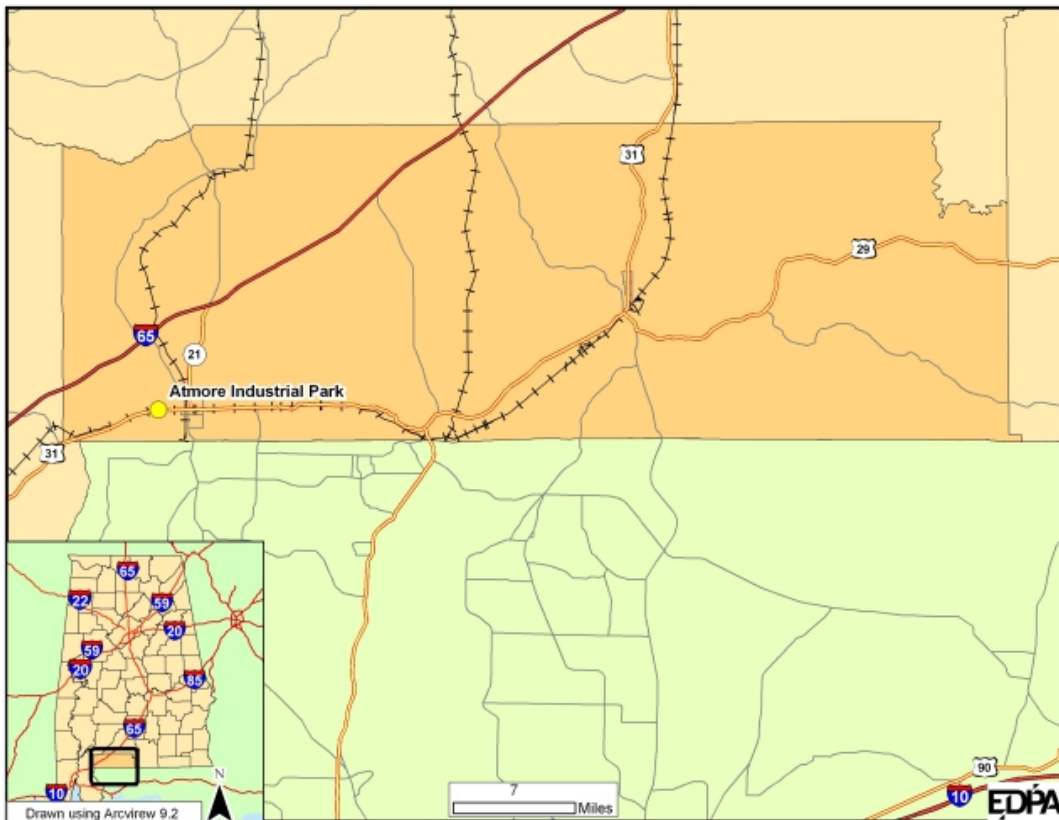

Site Profile

Alabama Site Selection Database

Atmore Industrial Park

City: Atmore

County: Escambia

This information has been secured from sources we believe to be reliable; however, we make no representation or warranties, expressed or implied, as to the accuracy of the information.

Economic Development Partnership of Alabama
www.edpa.org