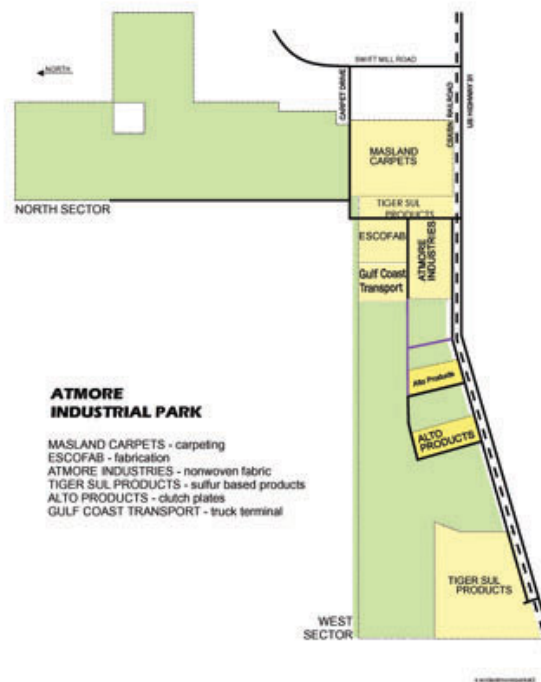

Site Profile

Alabama Site Selection Database

Atmore Industrial Park

City: Atmore

County: Escambia

This information has been secured from sources we believe to be reliable; however, we make no representation or warranties, expressed or implied, as to the accuracy of the information.

Economic Development Partnership of Alabama
www.edpa.org