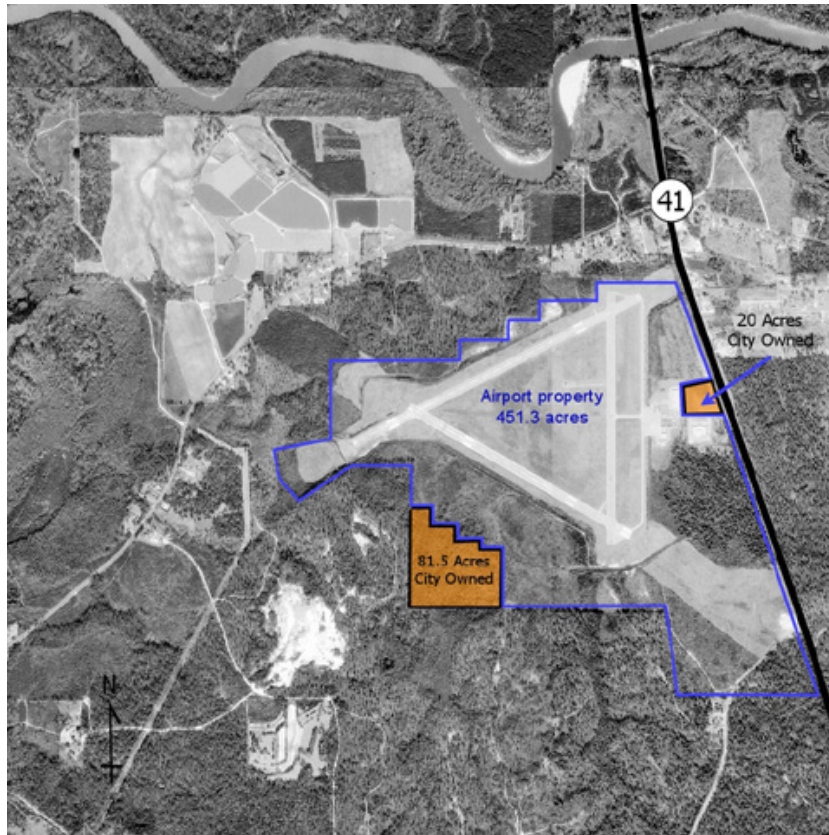

Site Profile

Alabama Site Selection Database

Brewton Municipal Airport

City: Brewton

County: Escambia

This information has been secured from sources we believe to be reliable; however, we make no representation or warranties, expressed or implied, as to the accuracy of the information.

Economic Development Partnership of Alabama
www.edpa.org