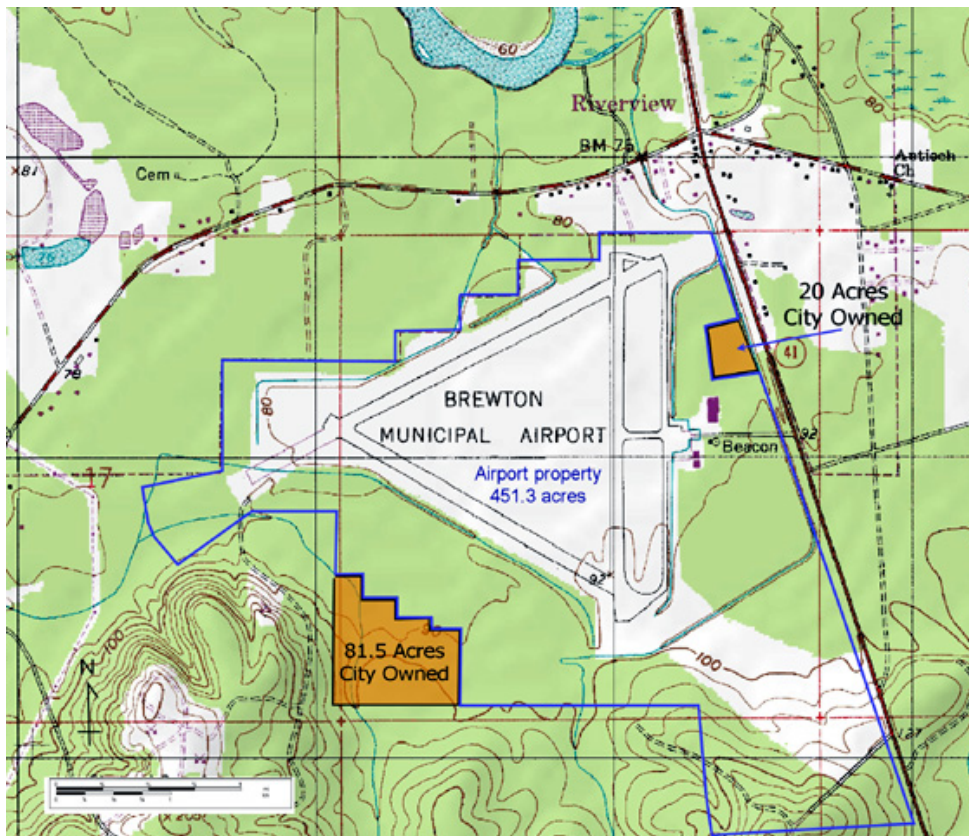

Site Profile

Alabama Site Selection Database

Brewton Municipal Airport

City: Brewton

County: Escambia

This information has been secured from sources we believe to be reliable; however, we make no representation or warranties, expressed or implied, as to the accuracy of the information.

Economic Development Partnership of Alabama
www.edpa.org