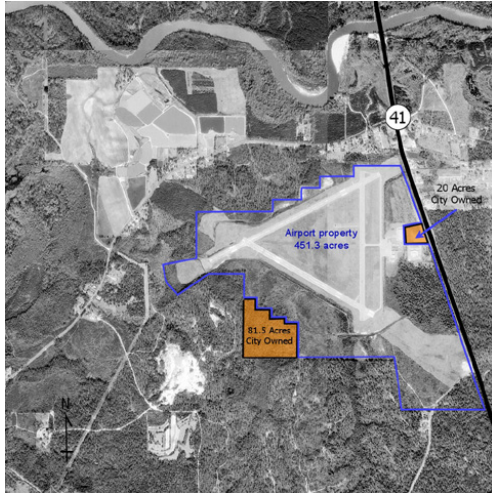

Site Profile

Alabama Site Selection Database

Brewton Municipal Airport

City: Brewton County: Escambia

Site Id: 4420
Street Address: 205 Airport Road

Nearest City: Brewton
Within City Limits: Yes
Zip Code: 36426
Latitude: 31.0427
Longitude: -87.0685
Located in Industrial Park: No
Park Name: Brewton Airport
Within Enterprise Zone: No
Within Favored Geographic Area: Yes
Within Renewal Community: No

Transportation

Rail Service
 Provider:
 Track Status: Not Specified
 Provider #2:
 Track Status:

Navigable Waterway
 Dock Facility: Not Specified

Nearest Commercial Air City: Pensacola, FL
 Miles to Nearest Service:

General Site Data

Total Acres: 81
Available Acres: 81
Additional Available: No
Largest Tract: 81
Smallest Tract: 10
Protective Covenants: Yes
Phase 1 Environmental Preliminary Geotechnical: No
Topography: Flat
Preliminary Wetlands Assessment:
Ecological Review:
Cultural Resources Review:
Zoning: Light Industrial
Previous Use: Agriculture
Previous Use Description: farm land