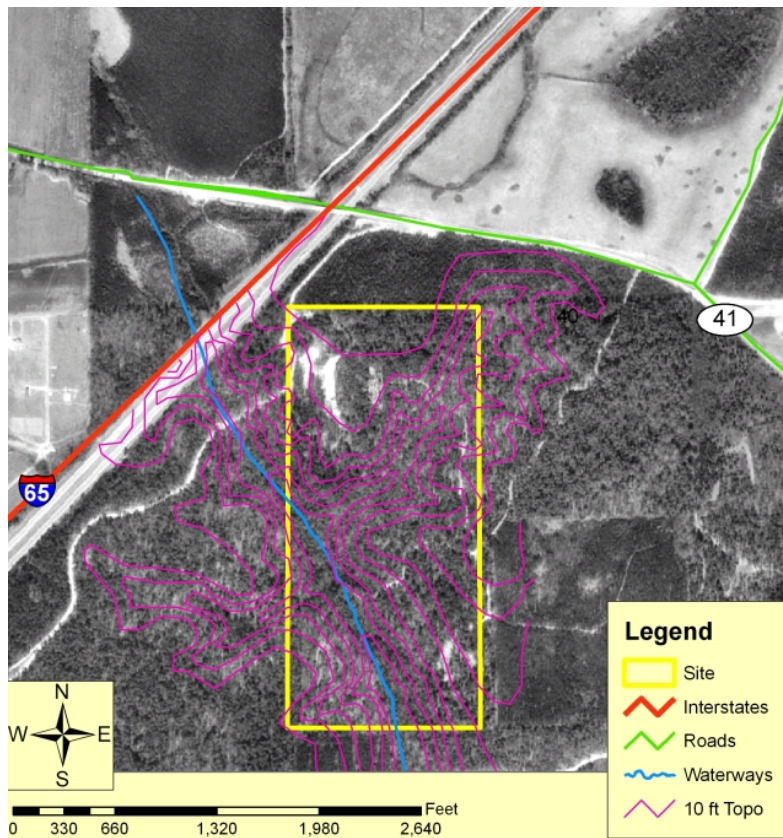

Site Profile

Alabama Site Selection Database

81 Acres

City: Flomaton

County: Escambia

This information has been secured from sources we believe to be reliable; however, we make no representation or warranties, expressed or implied, as to the accuracy of the information.

Economic Development Partnership of Alabama
www.edpa.org