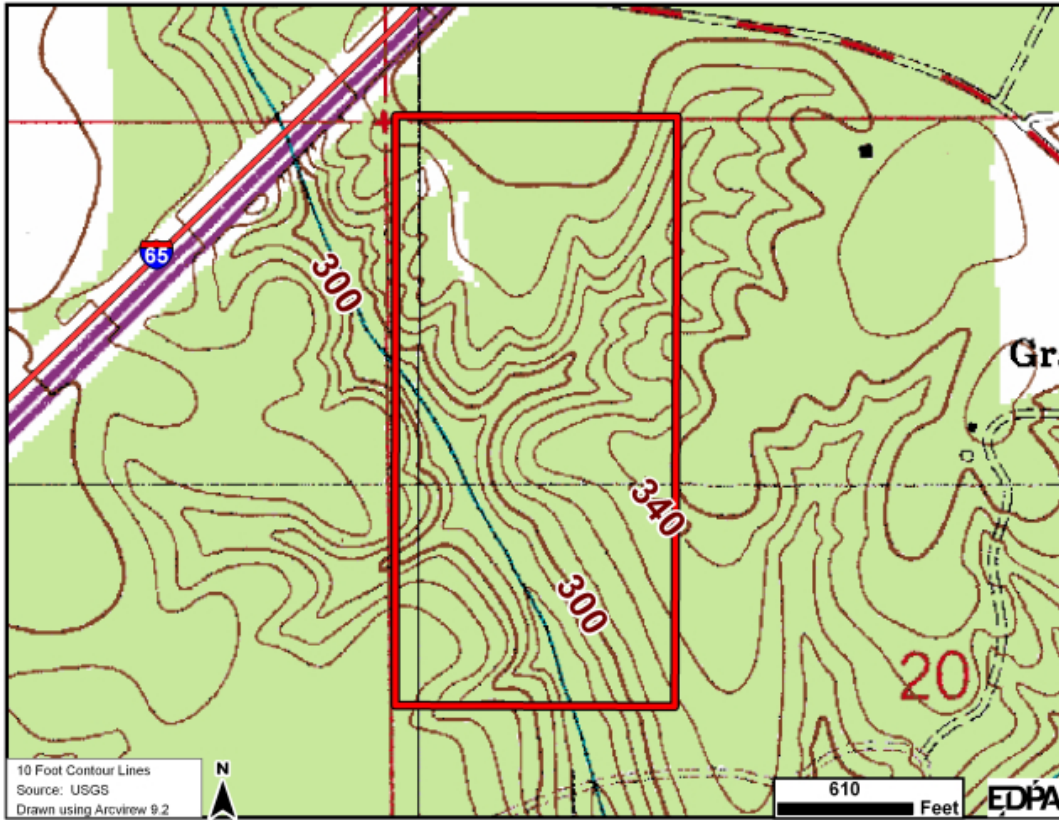

Site Profile

Alabama Site Selection Database

81 Acres

City: Flomaton

County: Escambia

This information has been secured from sources we believe to be reliable; however, we make no representation or warranties, expressed or implied, as to the accuracy of the information.

Economic Development Partnership of Alabama
www.edpa.org